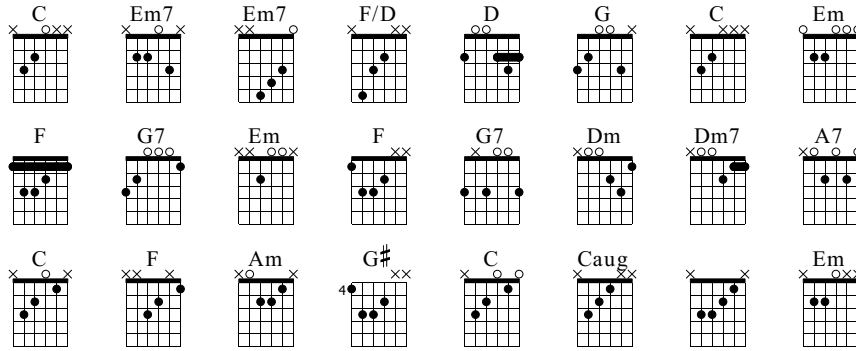

Unicornio

Silvio Rodriguez

Rabo de nube

Words & Music by Silvio Rodriguez

Standard tuning

♩ = 50

N-Gt

C Em7 Em7

f

TAB: 0 0 2 0 2 0 | 0 1 0 3 0 3 | 0 3 0 3 0 3 | 0 3 0 3 0 3 | 0 3 0 3 0 3 | 0 3 0 3 0 3 | 0 3 0 3 0 3 | 0 3 0 3 0 3

F/D D G C

TAB: 2 2 2 3 1 | 3 2 0 3 4 2 0 | 0 2 2 2 3 0 | 2 3 1 0 0 0 | 0 1 0 0 0 0 | 0 1 0 0 0 0 | 0 1 0 0 0 0 | 0 1 0 0 0 0

Em F D G7

TAB: 3 0 0 3 0 0 | 0 0 0 0 0 0 | 2 1 3 1 3 1 | 3 3 3 1 3 1 | 3 3 3 1 3 1 | 3 3 3 1 3 1 | 3 3 3 1 3 1 | 3 3 3 1 3 1

9 C Em F G7

TAB

0	0	0	0	0	0	0	0	0	0	0	0	2	2	3	3	2	0
2	2	2	2	2	2	2	2	2	2	2	2	3	3	3	3	0	2
3	3	3	3	3	3	2	2	2	2	2	2	3	3	3	3	0	2

24

C Am G#

TAB

2	0	0	0	2	0	2	0	1	0	1	2	1	2	0	5	4	2
3			2	3		3		3		0	2	2	2	2	6	6	6
															6	6	4

27

C Caug G C

TAB

0	1	0	0	2	2	1	2	2	0	0	0	1	0	1	0	0	1
0	0	2	2	3	0	2	2	3	0	3	5	2	3	0	3	3	3