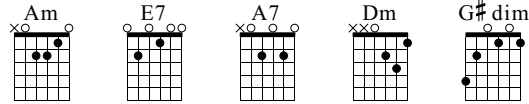

Eugene's Trick Bag (2)

Words & Music by Steve Vai & William Kanengiser

Standard tuning

♩ = 138

phosphoros@death-star.com

E-Gt

1

fff

TAB: 5 8 7 7 5 9 10 8 12 8 10 9 5 7 5 8

2

TAB: 7 5 7 6 9 7 9 9 7 9 9 7 9 6 7 5

3

TAB: 5 9 7 5 7 6 5 8 5 8 5 6 7 5 7 9 | 5 5 8 7 7 10 10 13 10 10 10 7 7 10 8

4

5

mute.....*rit*.....

TAB: 7 10 8 11 9 12 10 9 7 9 10 7 9 6 8 7 | 5 7 8 7 7 5 5 5 8 10 12 8